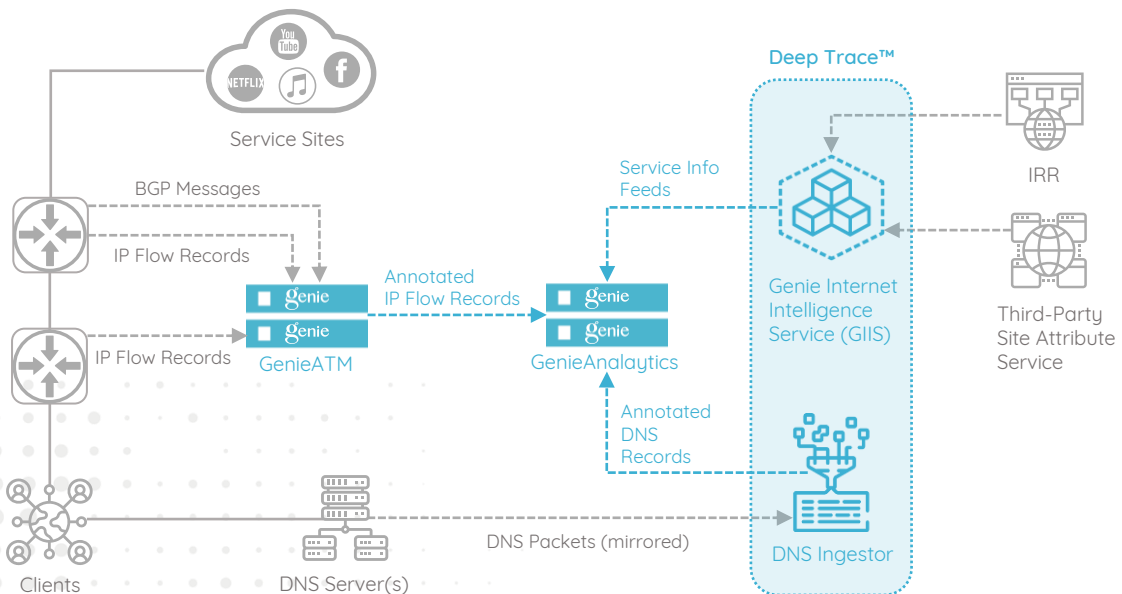

Real-time Service Site Attribute and CDN Tracking with GenieAnalytics Deep Trace

Multi-dimensional analytics and intuitive visualization for crucial service traffic insights

As network traffic grows at a significant pace, carriers and ISPs must find better ways to monitor and manage their traffic, particularly those driven by over-the-top (OTT) services and content delivery networks (CDN). In contrast to conventional deep packet inspection (DPI) solutions, operators need a more cost-effective, scalable platform that delivers critical service insights to assist them make efficient data-driven decisions.

GenieAnalytics Deep Trace™ automatically correlates traffic Flow data with Domain Name System (DNS) query and response streams and Genie's in-house map (GIIS) to identify the service site name, service type, service provider, and delivery network for each traffic flow. Deep Trace™ enriches GenieAnalytics's annotated IP flow data with OTT and CDN service awareness in real time for more user-readable network traffic insights. With the GenieAnalytics Deep Trace™ product suite, operators get the full picture of their OTT and CDN traffic with at-a-glance details that enables them to manage their networks - with speed and confidence.

Deep Trace module for Service site attribute and CDN tracking

Key Features

Enriched Service Traffic Insights

Extend GenieAnalytics' traffic flow information. Uncover not only traffic attributes like IP addresses, protocol, port, ASN, etc., but also service attribute details including: