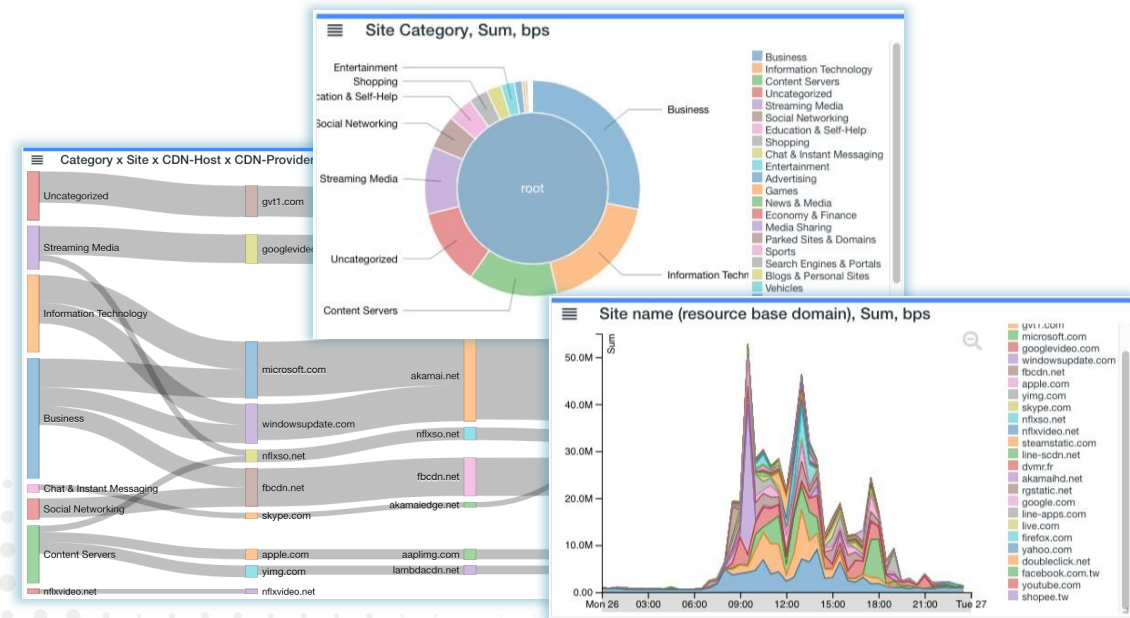

Key Features

Enriched Service Traffic Insights

Extend GenieAnalytics' traffic flow information. Uncover not only traffic attributes like IP addresses, protocol, port, ASN, etc., but also service attribute details including:

- Service site names
- Site providers
- Site types (streaming media, mail, gaming, etc.)
- CDN names

Extended Network Analytics

Every enriched information can be used as an analytics dimension which enables GenieAnalytics' ad-hoc queries to filter or aggregate - by names that are associated with the annotated flow records.

Solution Benefits

- Explore network traffic with names of OTT service and CDN that can be easily recognized, instead of cold numerical data like IP address or AS numbers.
- Get critical traffic insights by uncovering:
  - The types of services driving network traffic growth
  - The services the users are accessing behind the mask of CDN
  - How and through what networks the hot service traffic is delivered
- Optimize network planning, service offerings, CDN partnership, on-net caching and peering negotiation with deep traffic content intelligence.
- High scalability to minimize infrastructure costs and complexity of DPI process.

+886 2 2657 1088

sales@genie-networks.com
www.genie-networks.com